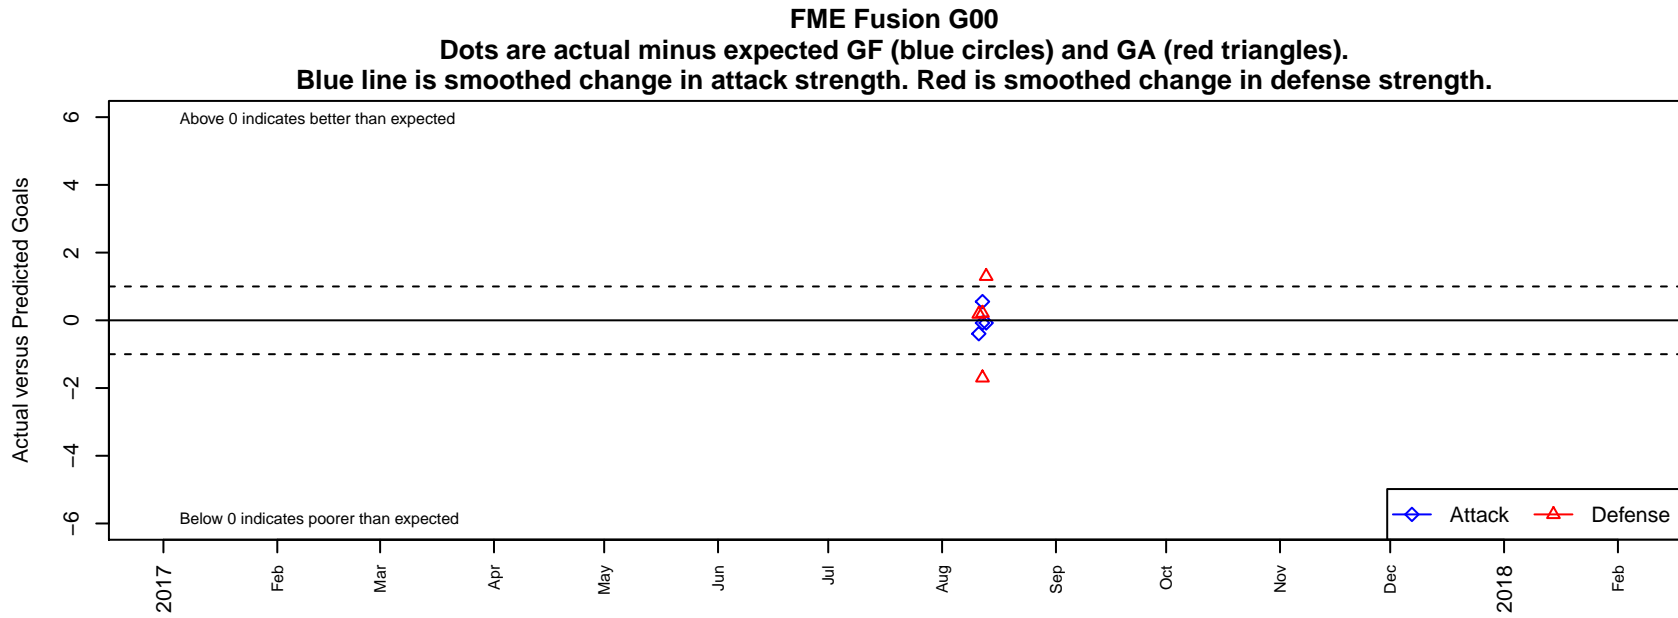

# FME Fusion G00

Fife Milton Edgewood  
Fife, WA  
G00 total strength=1480  
attack=19.5 defense=5.71

alt names used: FME FIFE MILTON EDGEWOOD FME FUSION  
Venues played: 2017 Les Schwab NW Cup High School